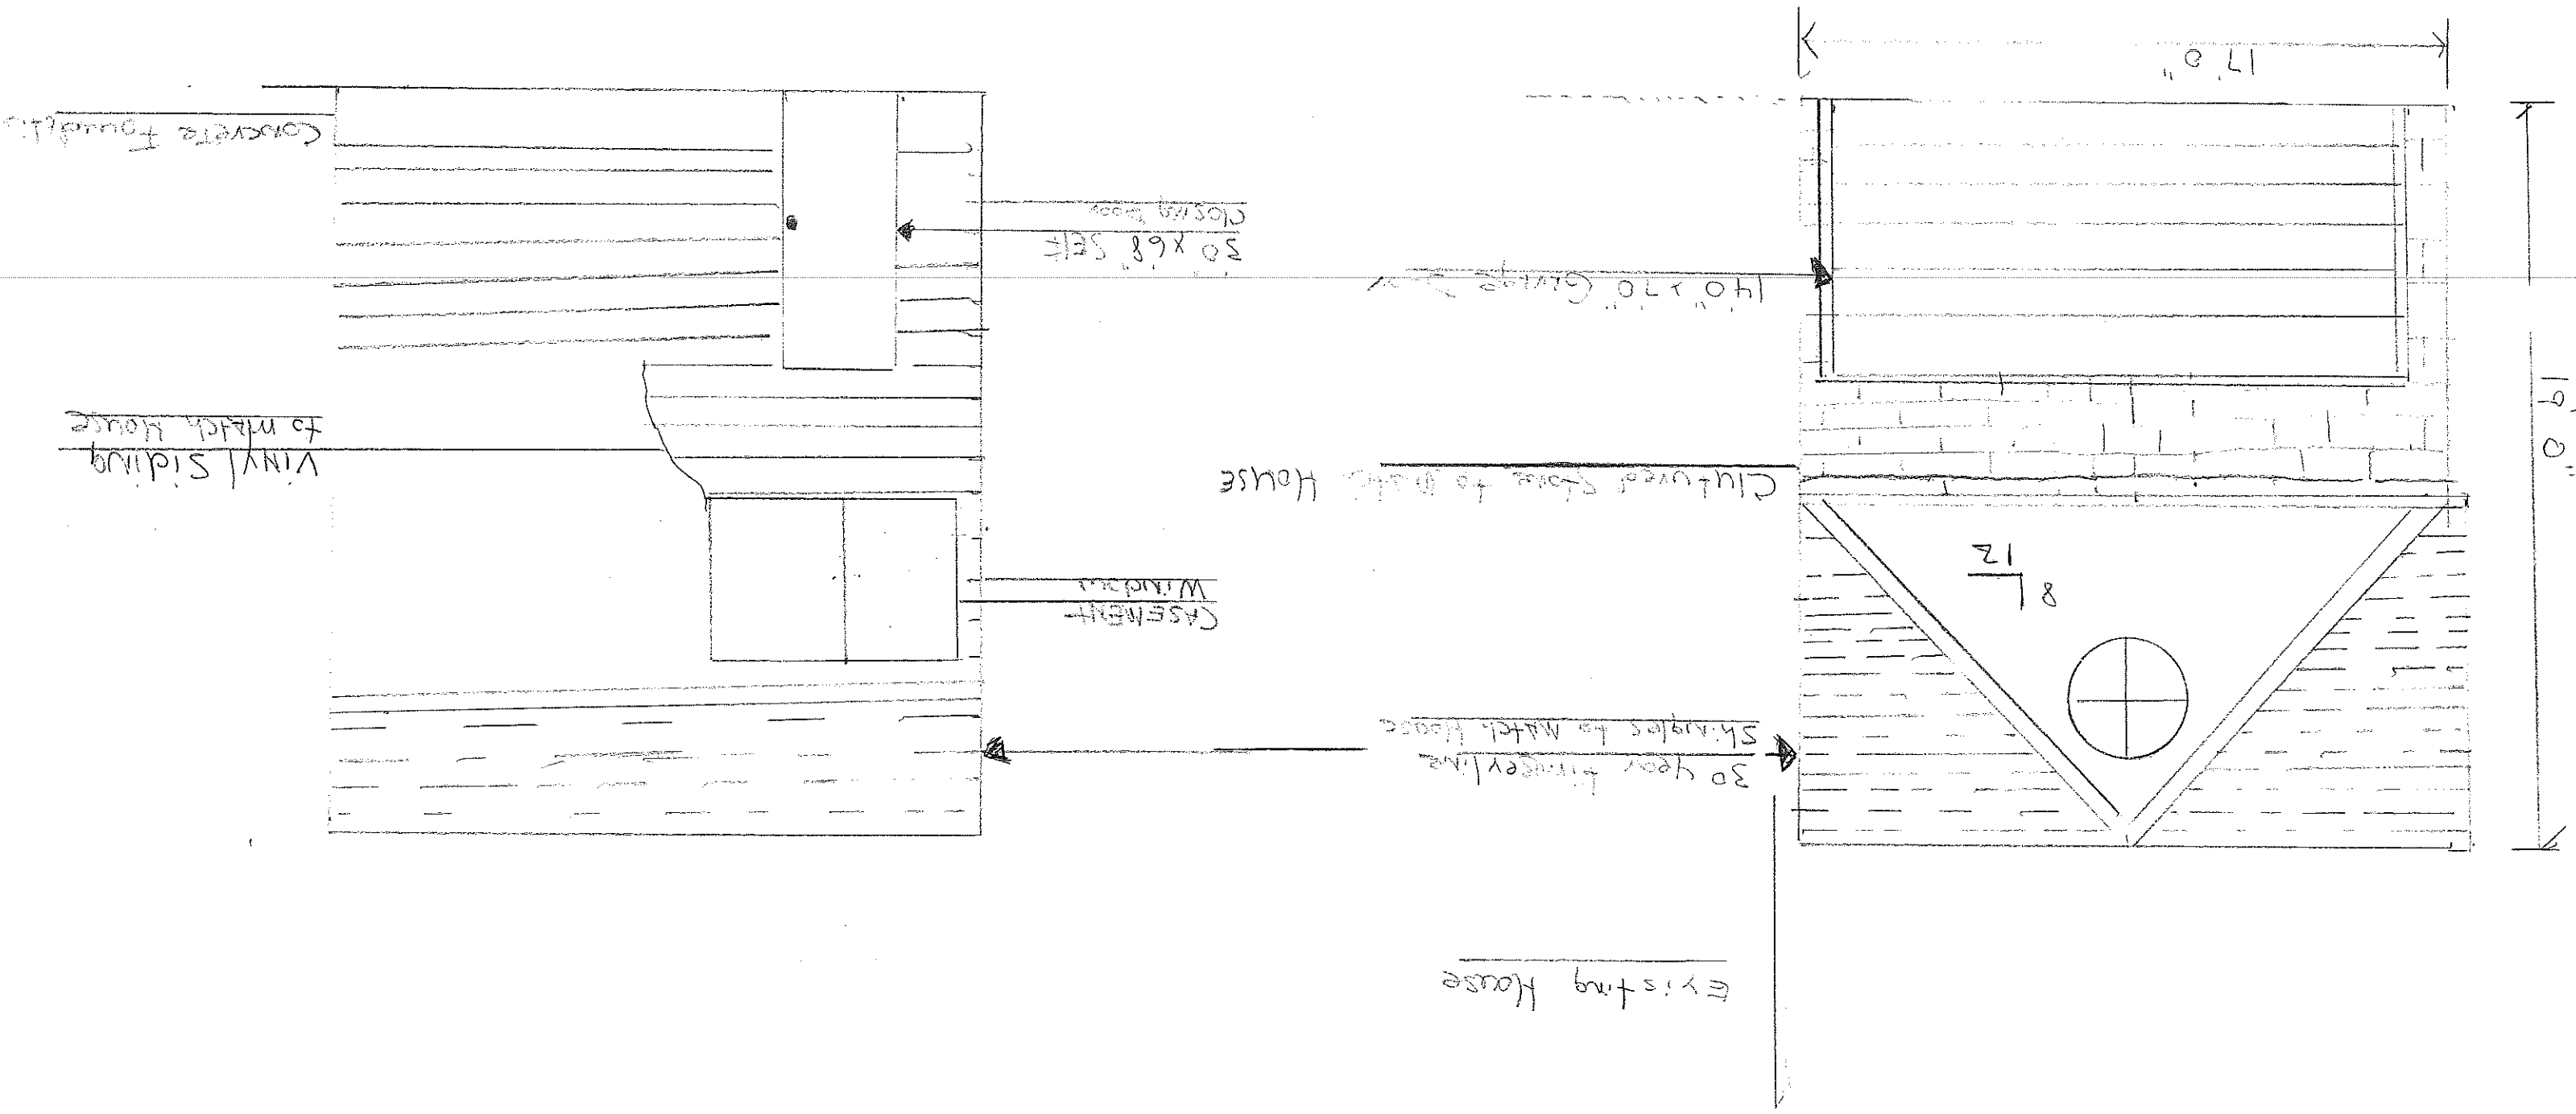

GARAGE ADDITION 409 15<sup>TH</sup> AVE BELLEVUE, WA

FRONT ELEVATION

REAR ELEVATION

1/4" = 1' 0"

GARAGE ADDITION 409 15<sup>th</sup> AVE BELLEVUE, WA

1/4" = 1' 0"

FRONT ELEVATION

REAR ELEVATION

409 15<sup>th</sup> Ave BELLEVILLE MO