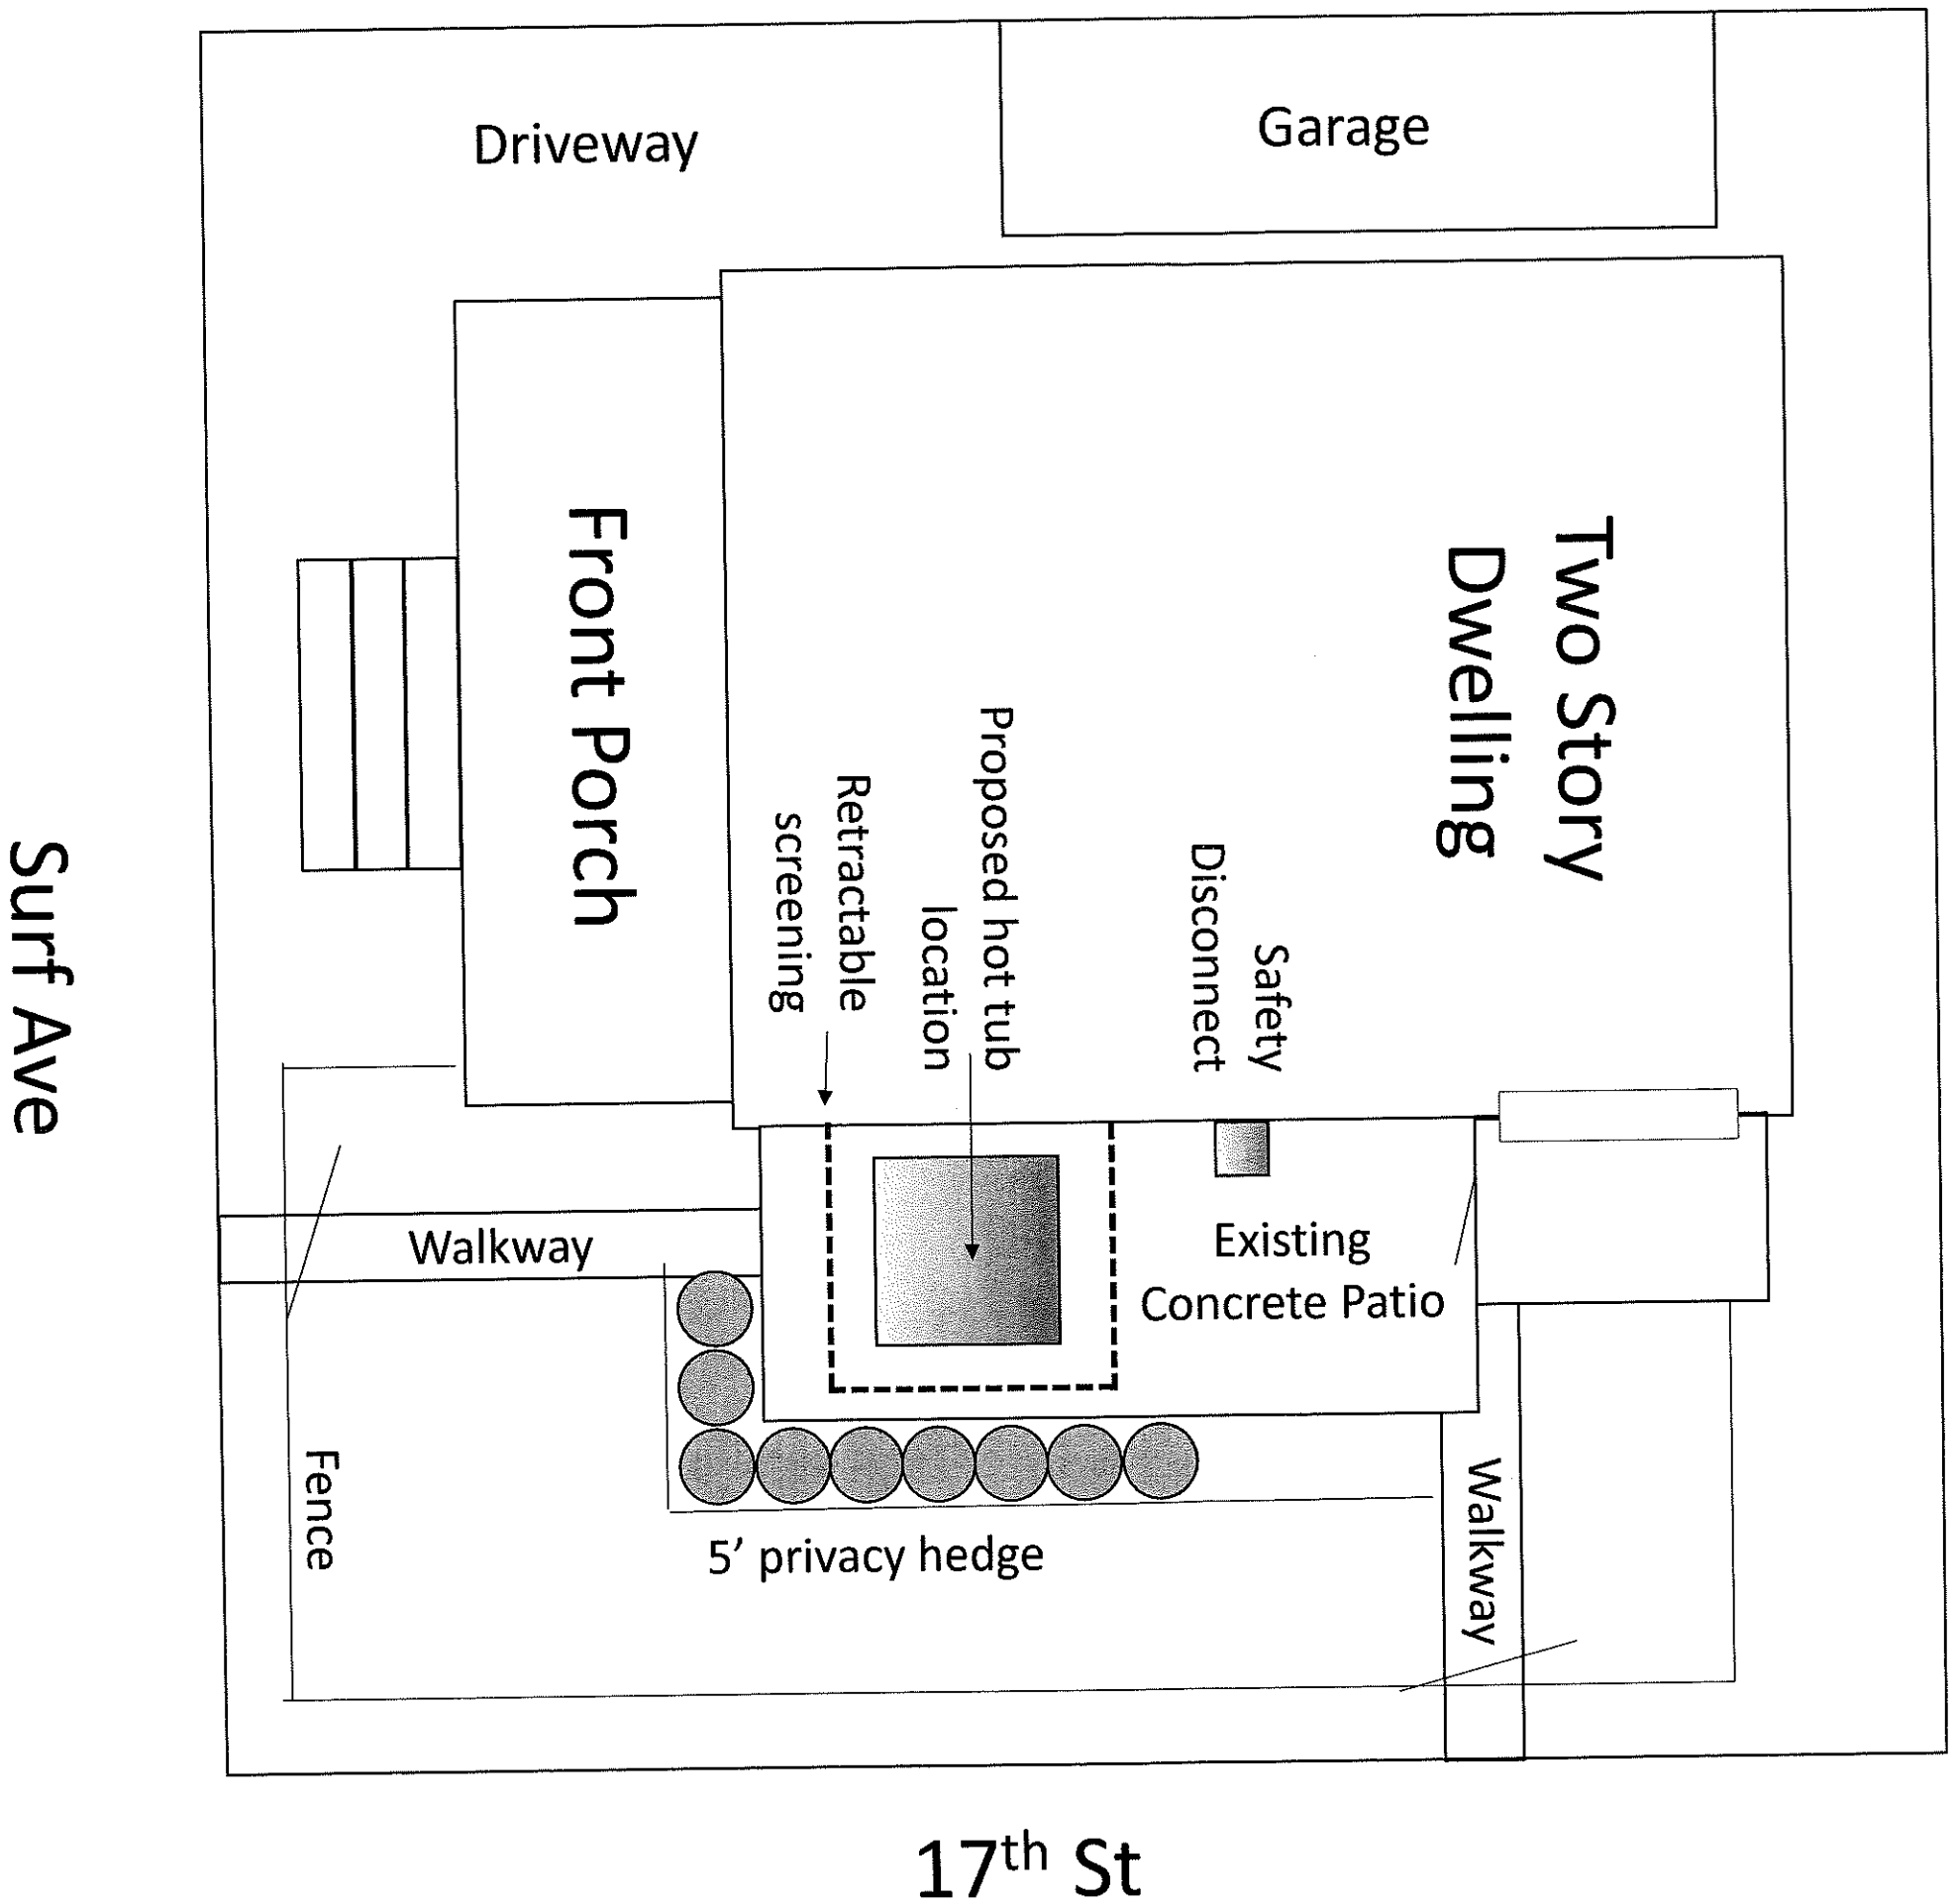

1701 Surf Ave
Hot tub plans

1701 Surf Ave
Garage Plans

Proposed
Roof 8'

Existing
Garage 6'

Two Story
Dwelling