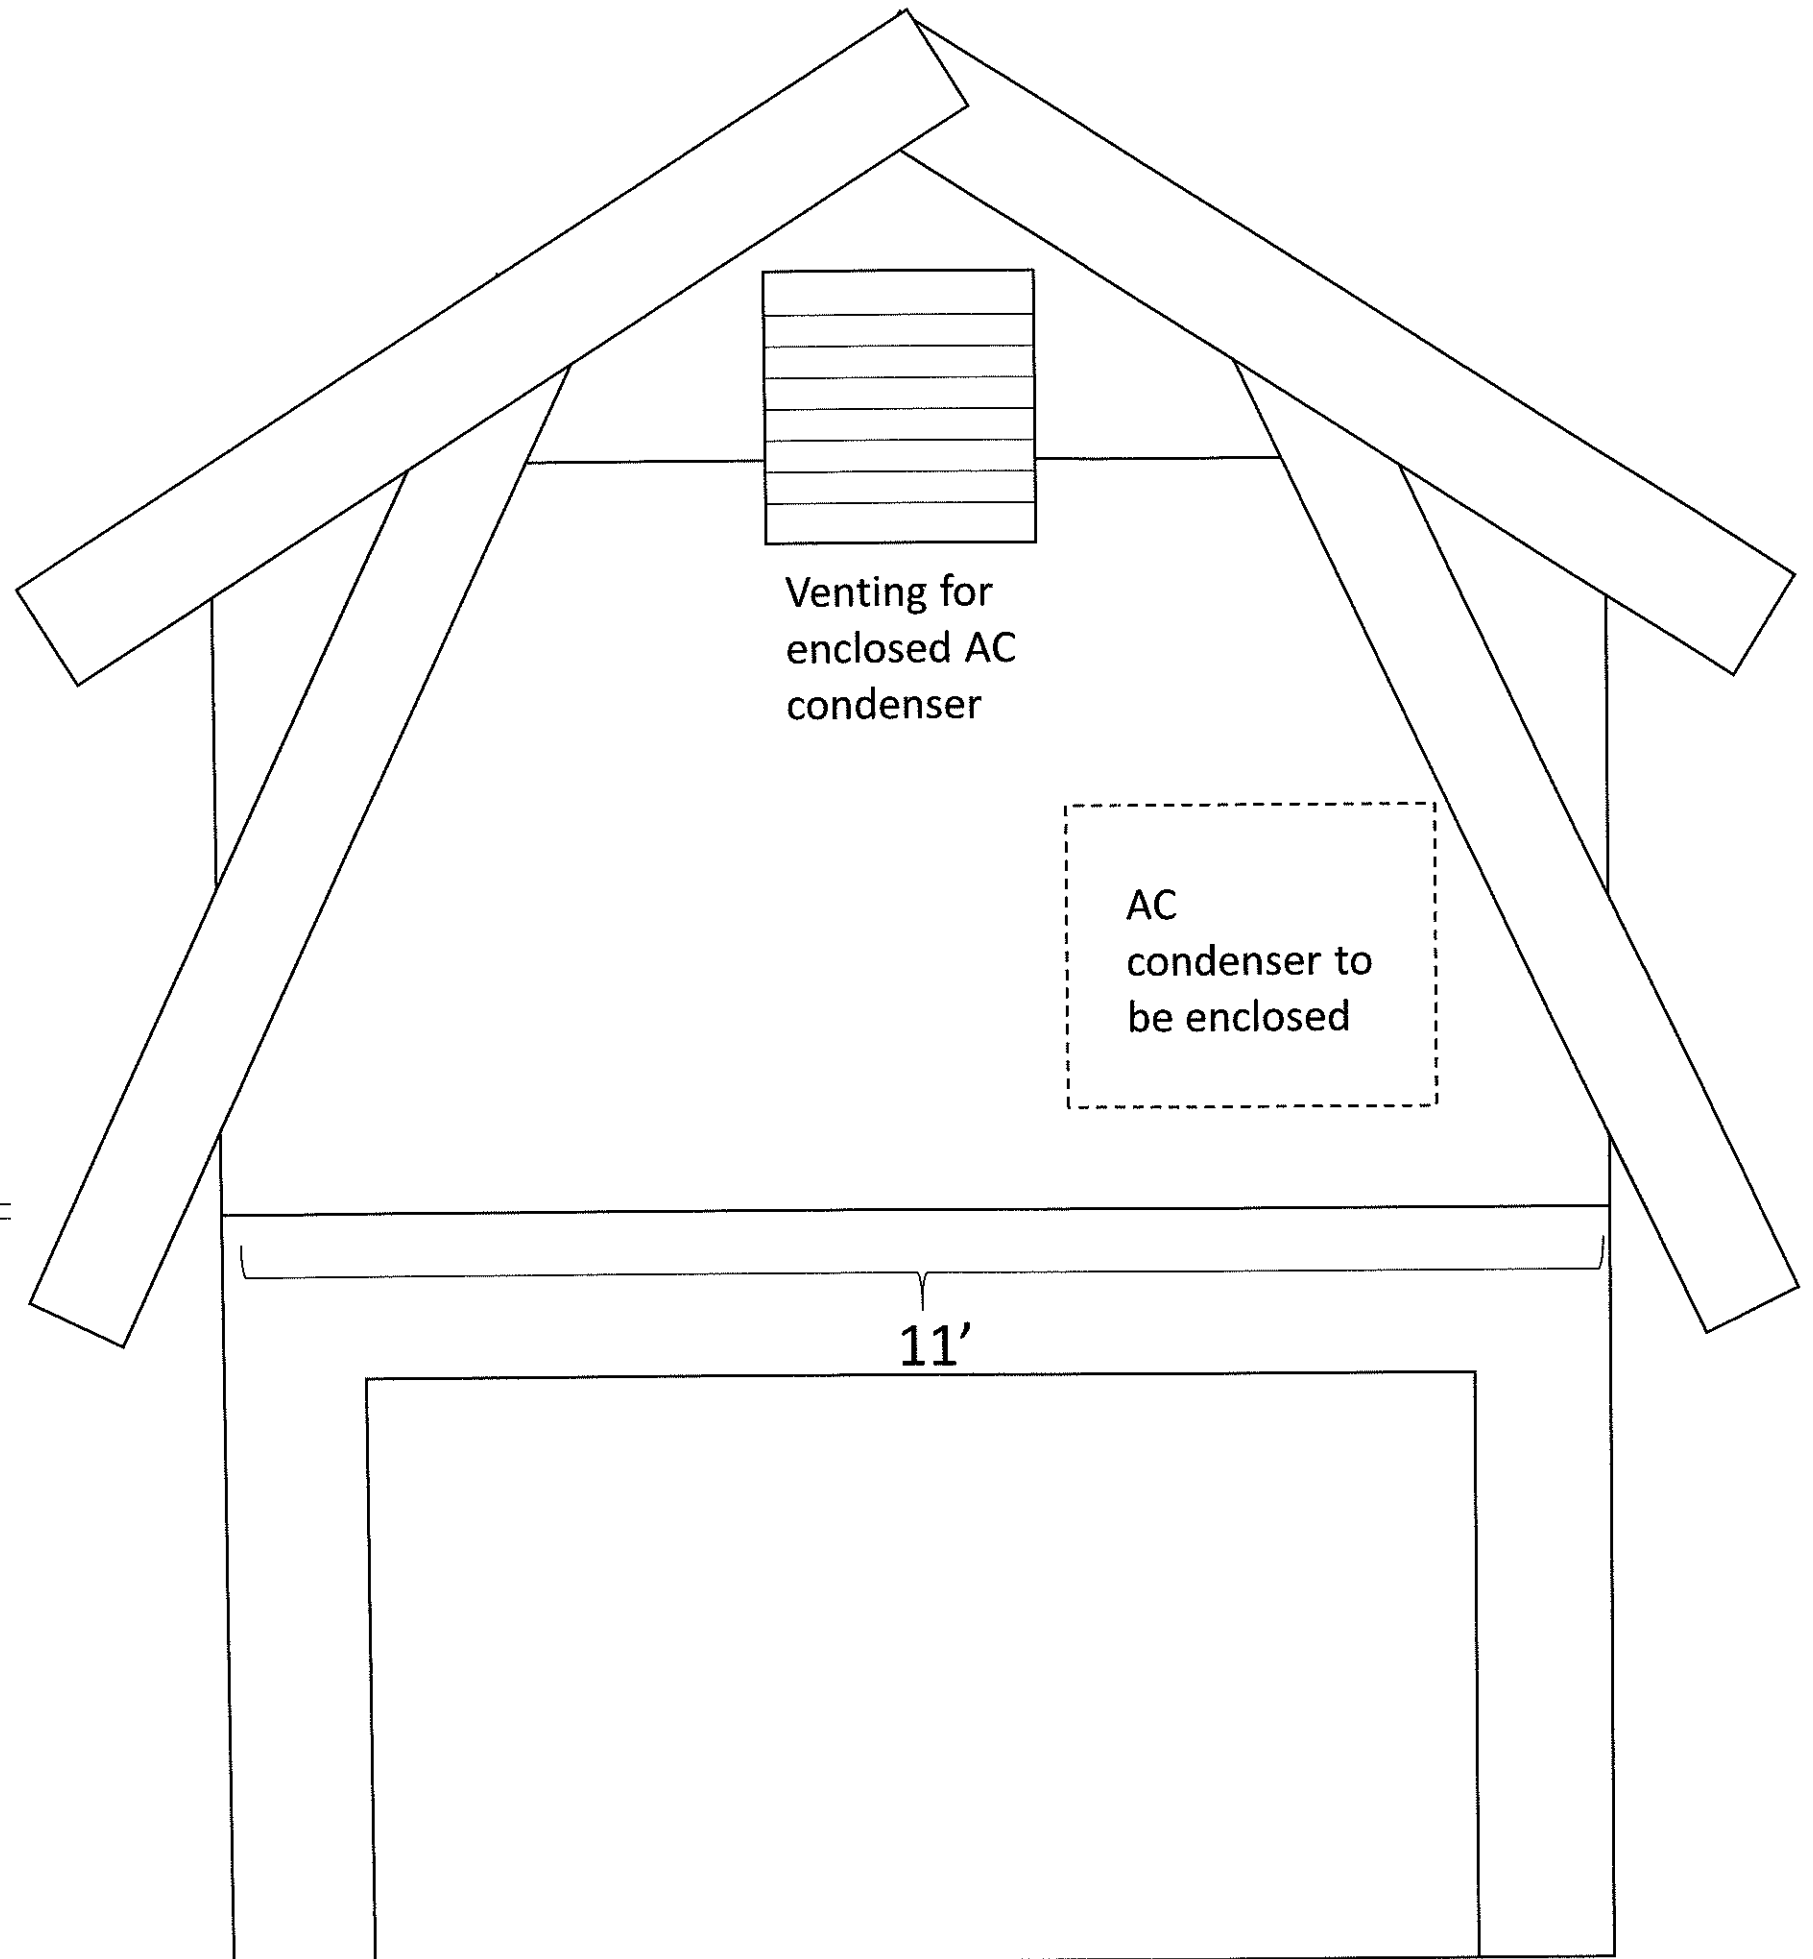

1701 Surf Ave
Hot tub plans

1701 Surf Ave
Garage Plans

Proposed
Roof 8'

Existing
Garage 6'

Two Story
Dwelling